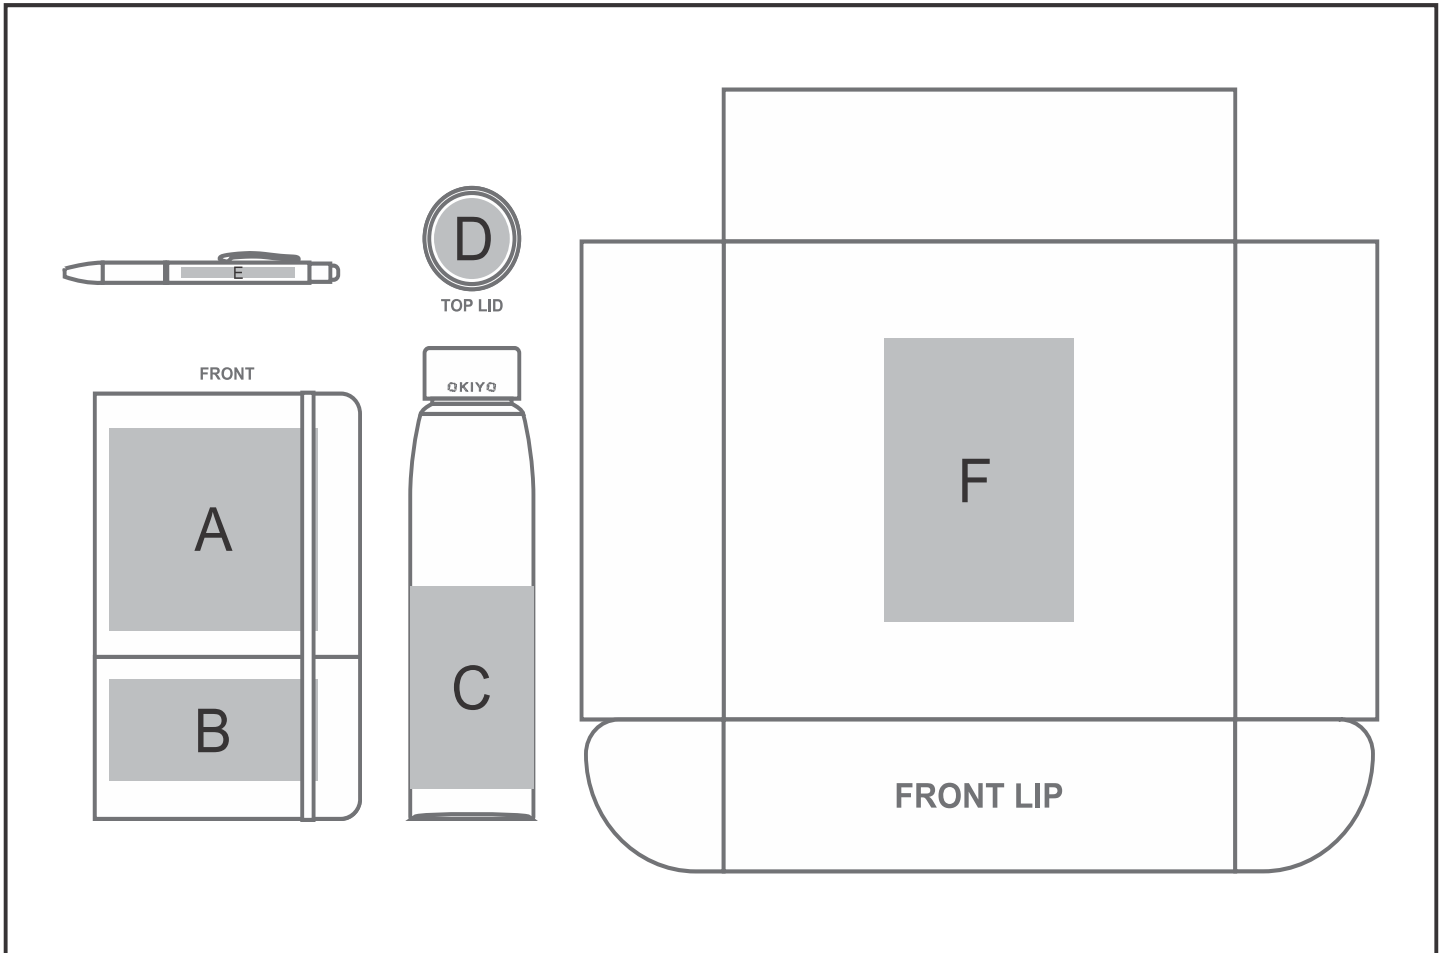

## Need to know:

- Includes 1-Position Debossing on Notebook OR 1-Colour, 1-Position Screen Print on Notebook AND 1-Colour, 1-Position Screen Wrap on Bottle AND 1-Position Laser Engraving on Pen AND 1-Colour, 1-Position Screen Print on Box (setup fee applies)

## Branding Options:

Position	Branding Method (Branding Code)	No. of Colours	Dimension
A	Screen Print (SB)	1 Colour	80mm wide x 60mm high
A	Digital Direct Transfer (DDT-D)	Full Colour	105mm wide x 75mm high
A	Digital Direct Transfer (DDT-A)	Full Colour	110mm wide x 100mm high
A	Laser Engraving (LC)	N/A	100mm wide x 100mm high

B	Screen Print (SB)	1 Colour	70mm wide x 35mm high
B	Digital Direct Transfer (DDT-D)	Full Colour	105mm wide x 50mm high
B	Digital Direct Transfer (DDT-A)	Full Colour	110mm wide x 50mm high
B	Debossing (BOS-1)	N/A	100mm wide x 50mm high

C	Screen Wrap (SW)	1 Colour	120mm wide x 100mm high
C	Pad Printing (PC)	4 Colours	15mm wide x 60mm high

D	Pad Printing (PB)	4 Colours	30mm wide x 30mm high
D	Laser Engraving (LC)	N/A	40mm wide x 40mm high